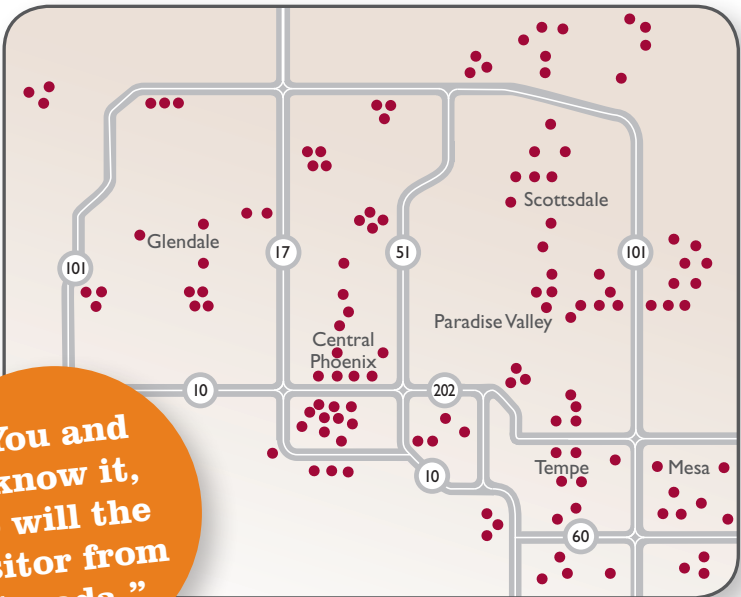

More than 50,000 copies are distributed Valleywide at hotel concierge desks, bookstores, businesses, restaurants, retail locations, sporting events, convention and visitors bureaus, chambers of commerce, airport information desks, and events throughout the metro area. You Are Here is distributed at several local affairs, such as major sporting events, festivals, fairs and more. Each bi-monthly issue reaches a readership of over 220,000 potential consumers and is your business's most affordable marketing tool.

With six different advertising options and economical rates, businesses of all sizes can take advantage of this reader-friendly marketing tool to increase growth and brand awareness.

You Are Here

Your Valleywide Everything Guide

Distribution: 50,000 PER ISSUE 6 ISSUES PER YEAR	220,000 Readers Per Bi-monthly Issue	Valley-wide Circulation for your Business	As low as \$150 per month
---	---	--	----------------------------------

CONTACT US ☎ **480.584.3752** ✉ info@youarehereaz.com

DISTRIBUTION

Distributed to target Locals AND Visitors

With 50,000 copies distributed every 2 months throughout the Valley, **You Are Here** is the most cost-effective tool to drive new patrons to your business. A definitive guide Valleywide, YAH will be available at these fine locations: